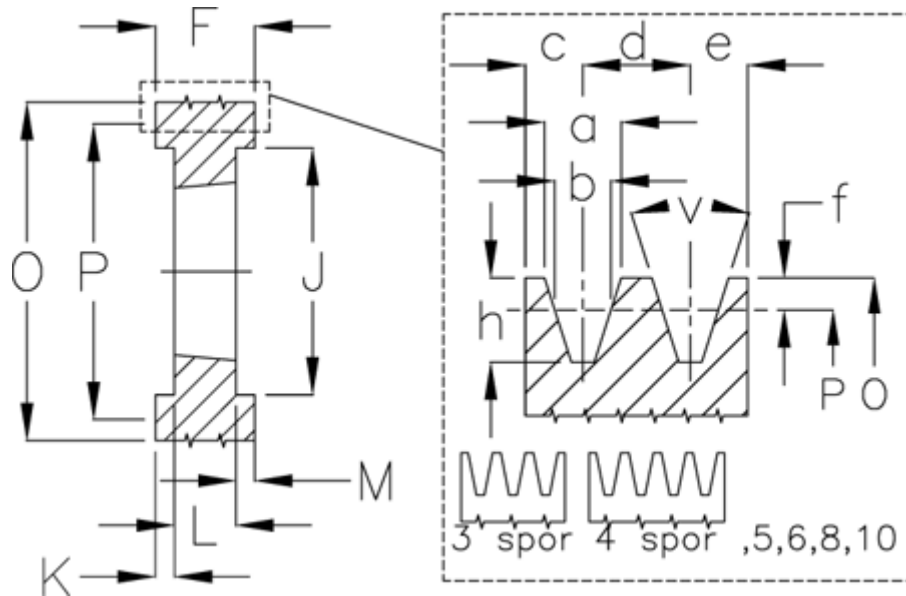

Article number: 604111025008

Description: V-belt pulley SPB 250/8 TL3535

Measures

a	= 16.3	For bush	= 3535	O	= 257.0
b	= 14.0	h	= 17.5	P	= 250
Bush ζ max	= 90	J	= 207	Type	= SPB
c	= 12.5	K	= 34,5	v	= 38 degrees
d	= 19.0	L	= 89		
e	= 12.5	m	= 34.5		
f	= 3.5	N	= -		
F	= 158	Number of ribs	= 8		